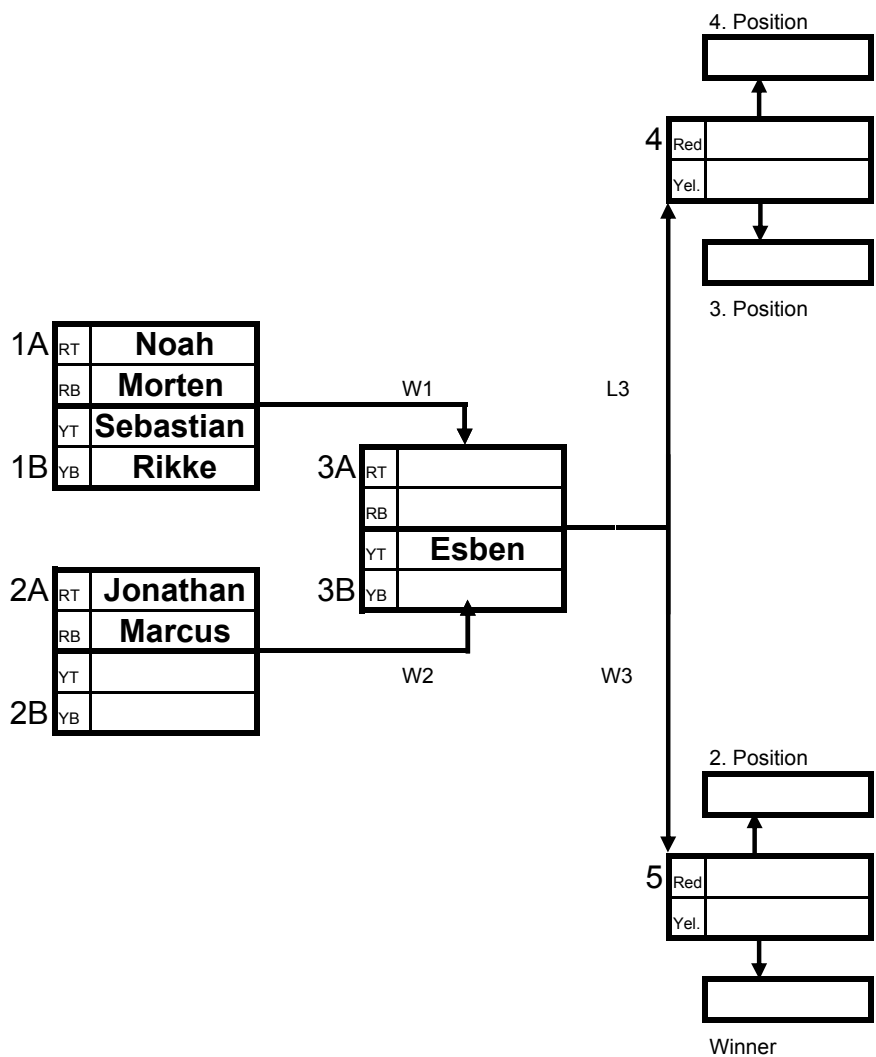

Contest:
Class:
Series:

Heat no.		
Duration		
Scores		

RT = Red Top
 RB = Red Boom
 YT = Yellow Top
 YB = Yellow Boom